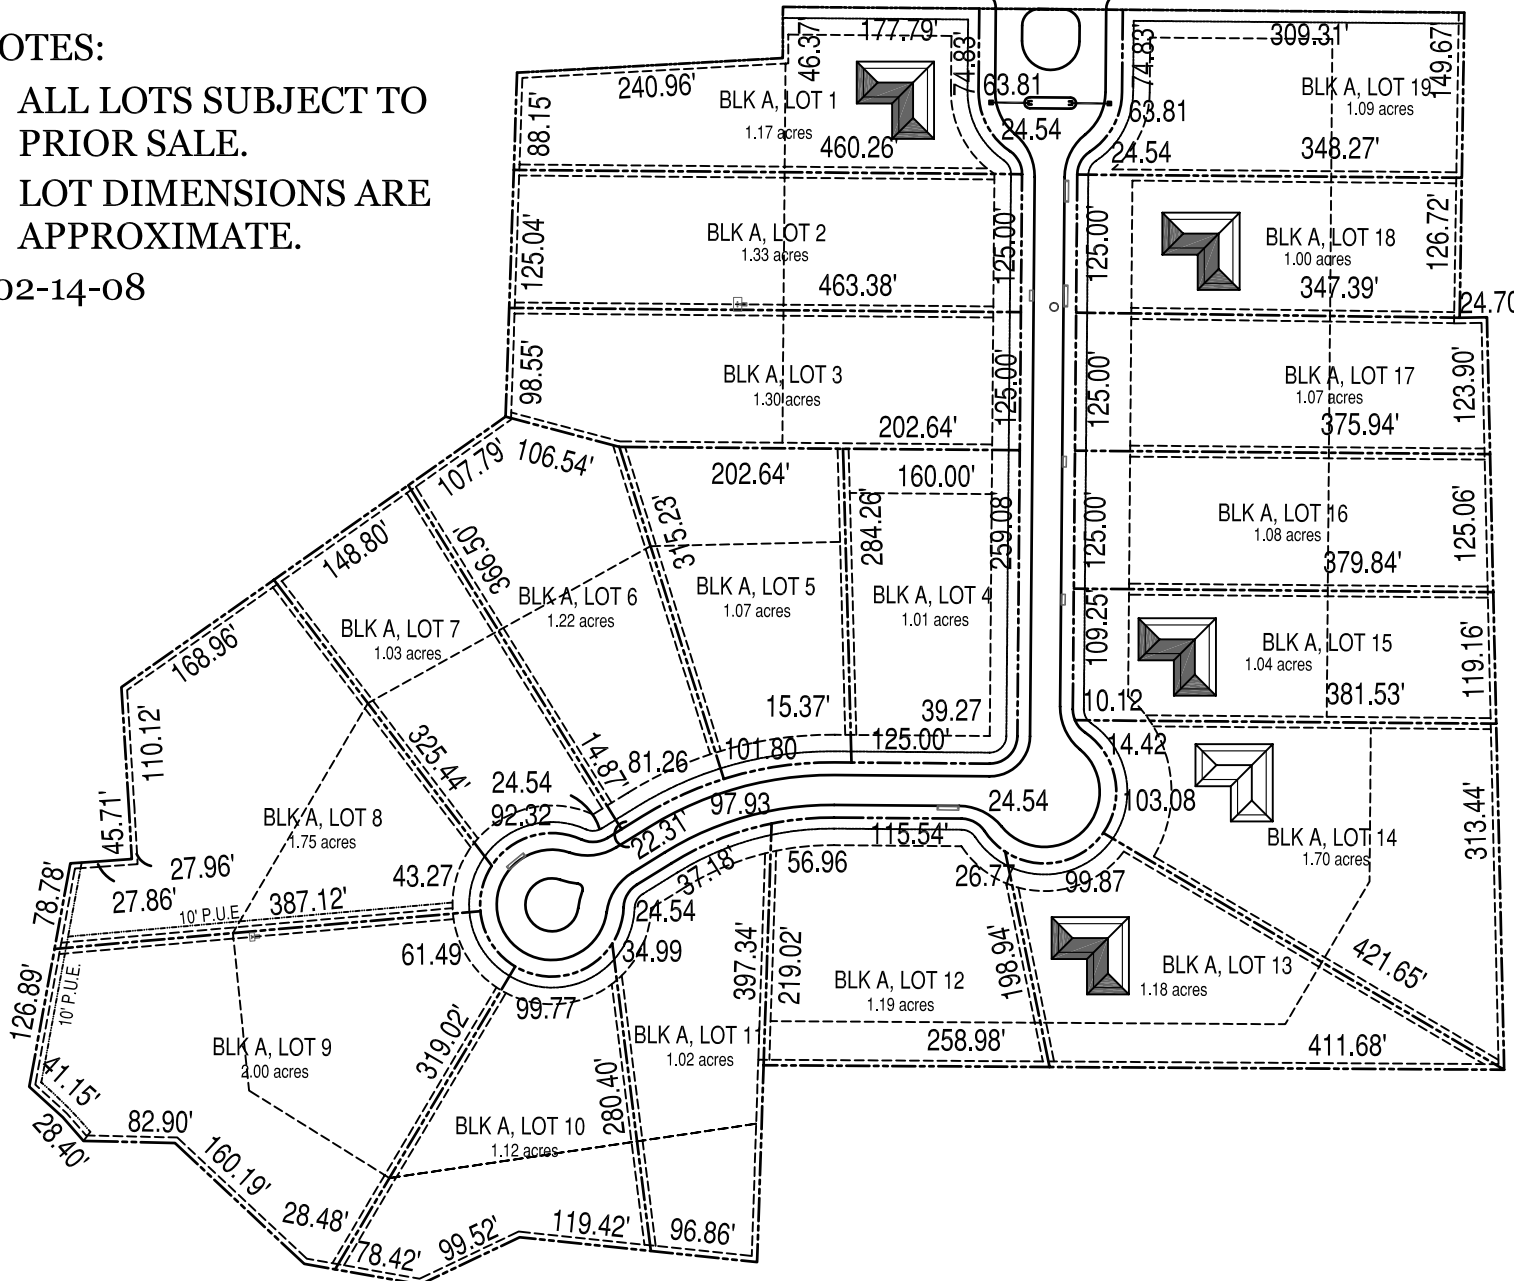

Bella Strada

NOTES:

1. ALL LOTS SUBJECT TO PRIOR SALE.
2. LOT DIMENSIONS ARE APPROXIMATE.

02-14-08

OAK GROVE BLVD

SOLD =

AVAILABLE =