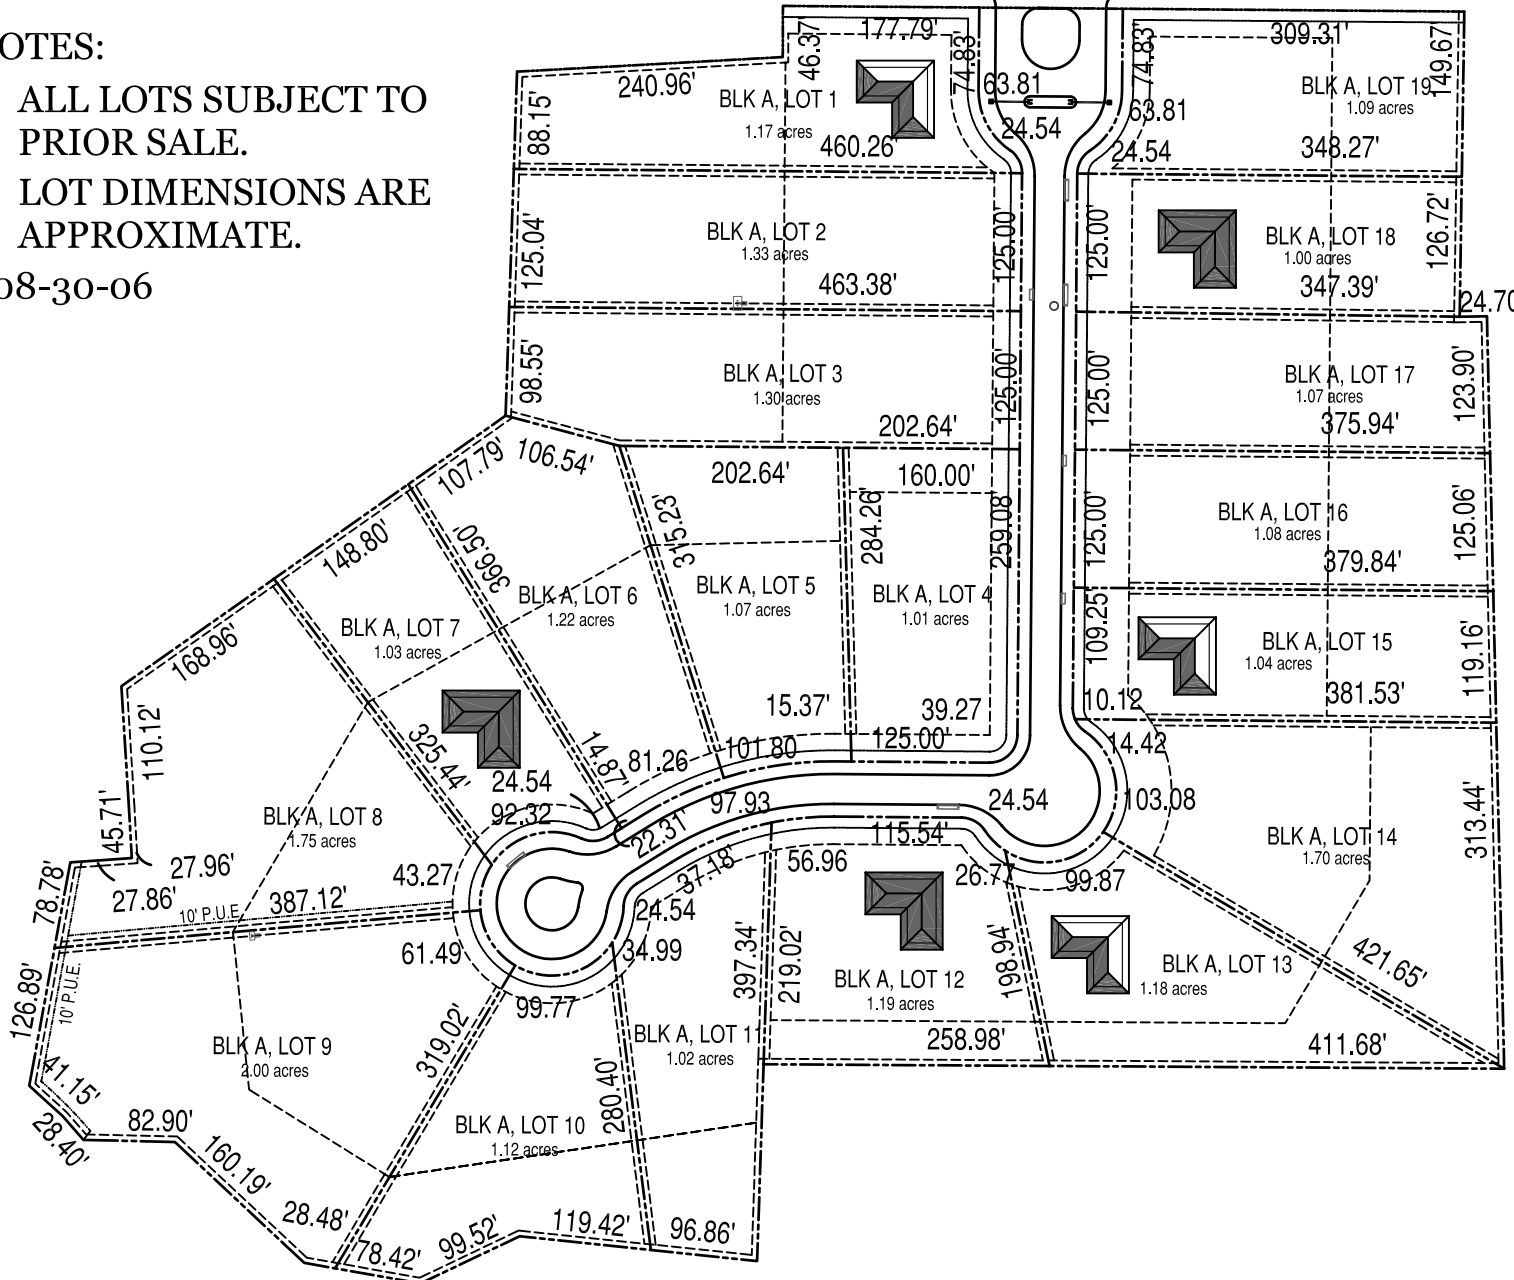

Bella Strada

NOTES:

1. ALL LOTS SUBJECT TO PRIOR SALE.
2. LOT DIMENSIONS ARE APPROXIMATE.

08-30-06

OAK GROVE BLVD

SOLD =

AVAILABLE =
CUSTOM

PROPOSED =
CUSTOM