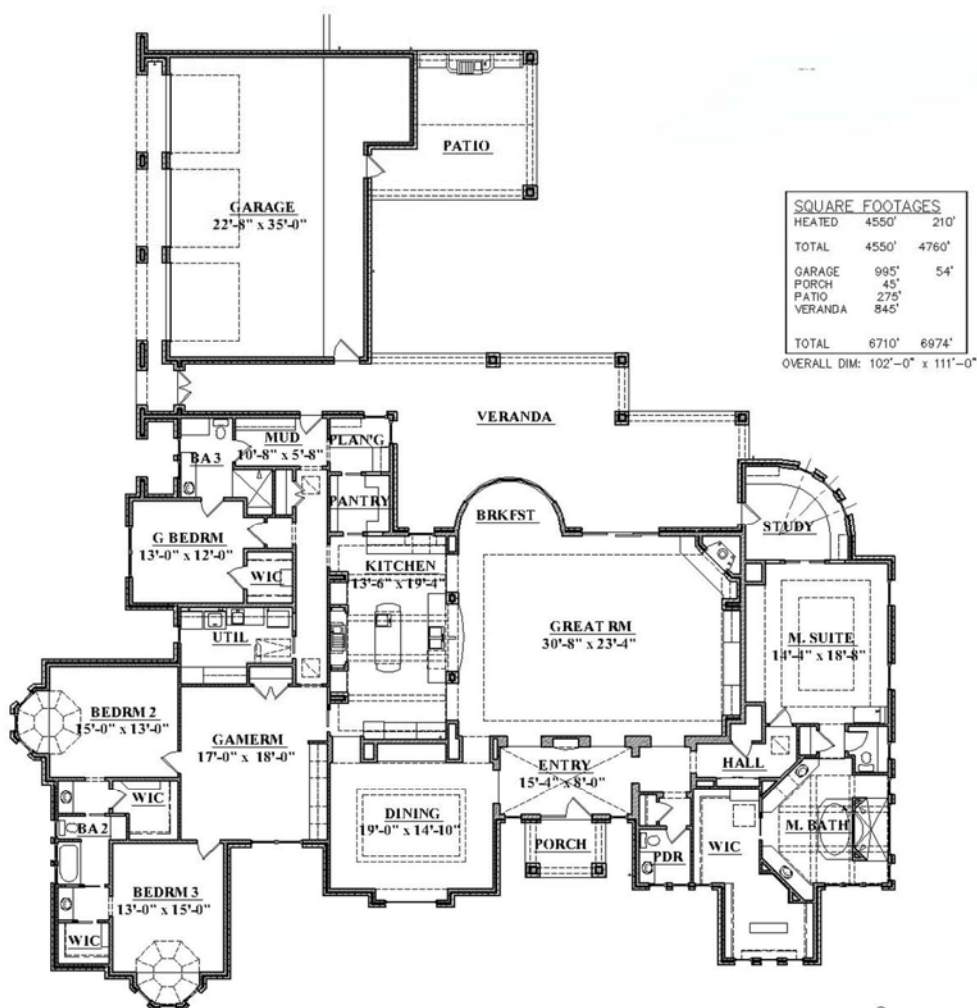

Main Floor

© 2005 RUSSELL EPPRIGHT HOMES